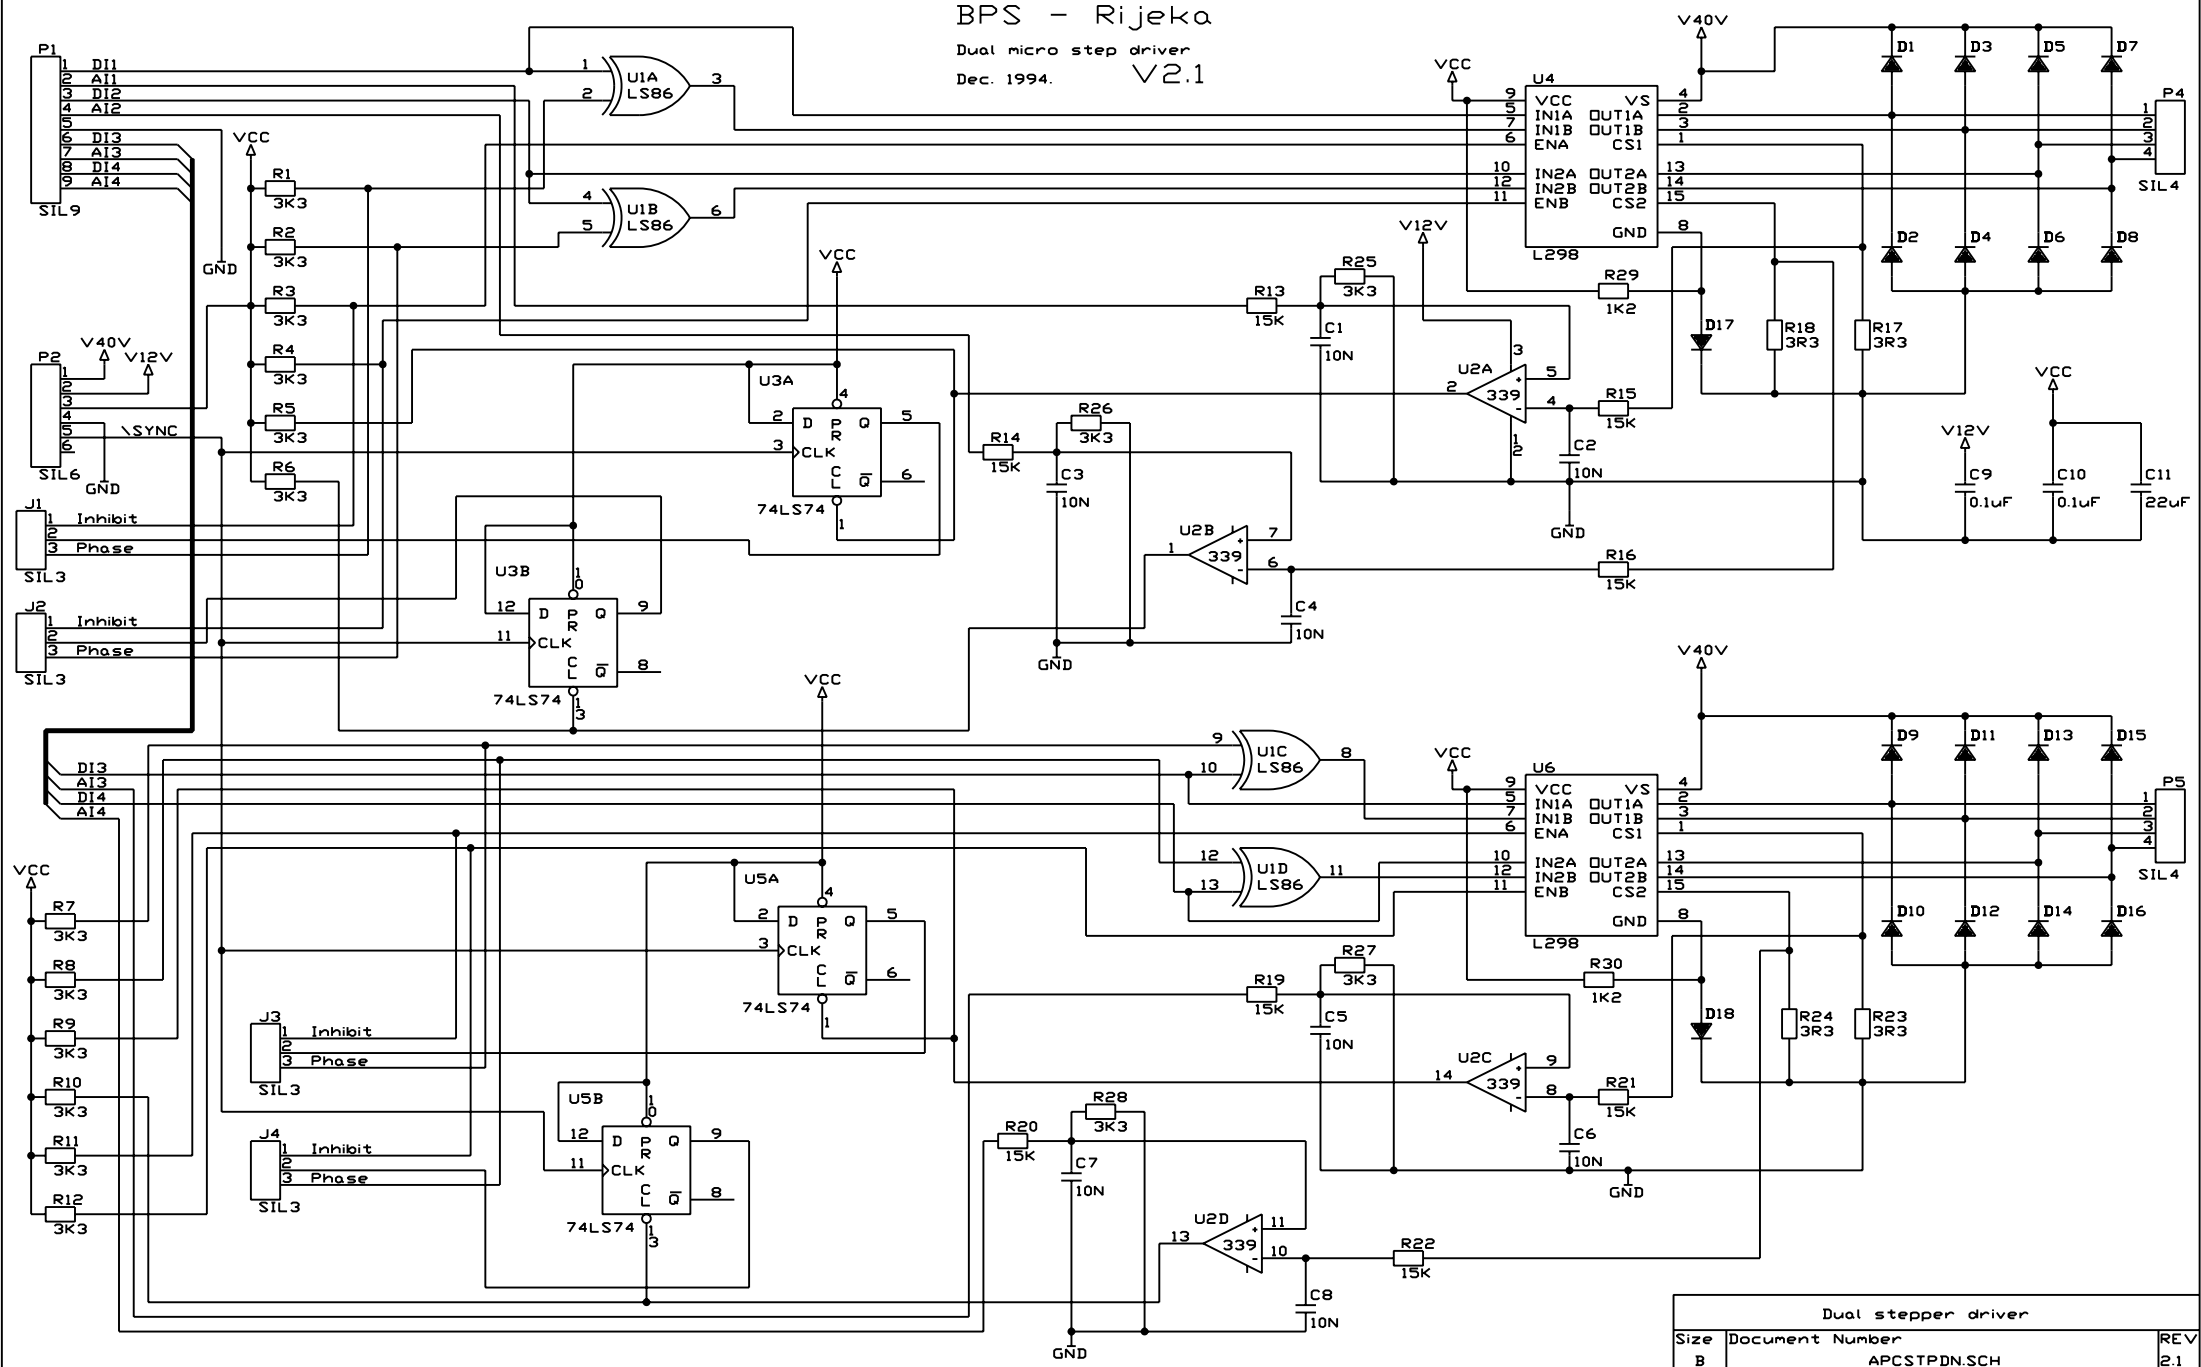

BPS - Rijeka

Dual micro step driver
Dec. 1994. V2.1

Dual stepper driver		
Size	Document Number	REV
B	APCSTPDN.SCH	2.1
Date:	February 14, 2000	Sheet 1 of 1